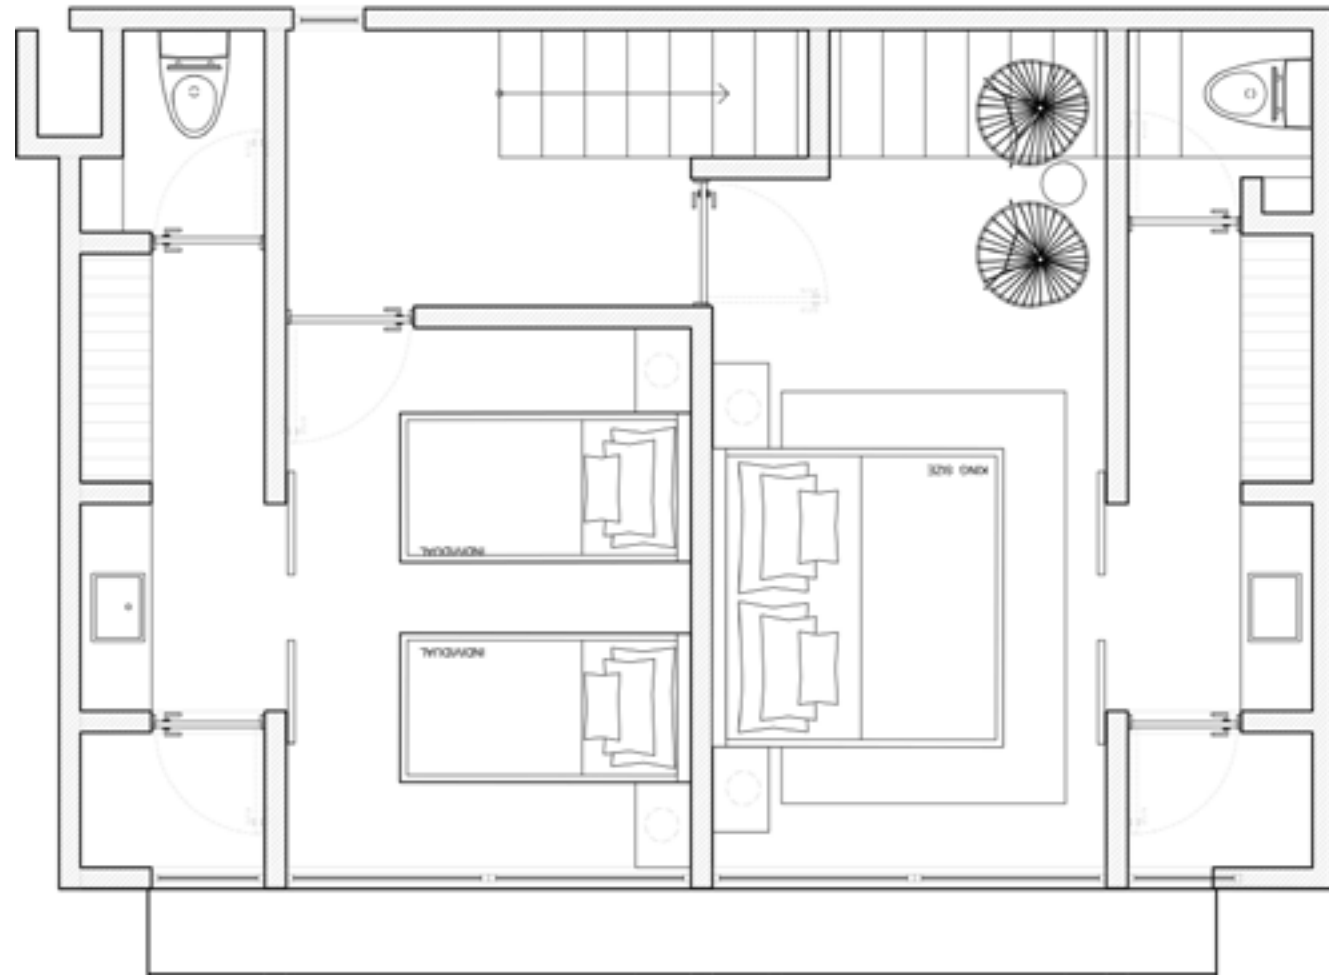

KAANA TULUM
Diseño Conceptual

LOOK AND FEEL

STYLING

FLOOR PLAN

FLOOR PLAN

1. LIVING ROOM
2. DINING
3. BEDROOM 1
4. BEDROOM 2
5. ROOF TOP

LIVING ROOM

\$3,840.76 USD
INCLUDES STYLING & ACCESORIES

Styling pieces for center and side tables
Parota wood shelves

Round side table in bleached parota wood

Oval shaped table with ebonized parota veneer and black metal structure

Upholstered beige sofa

Beige cushions with black detail