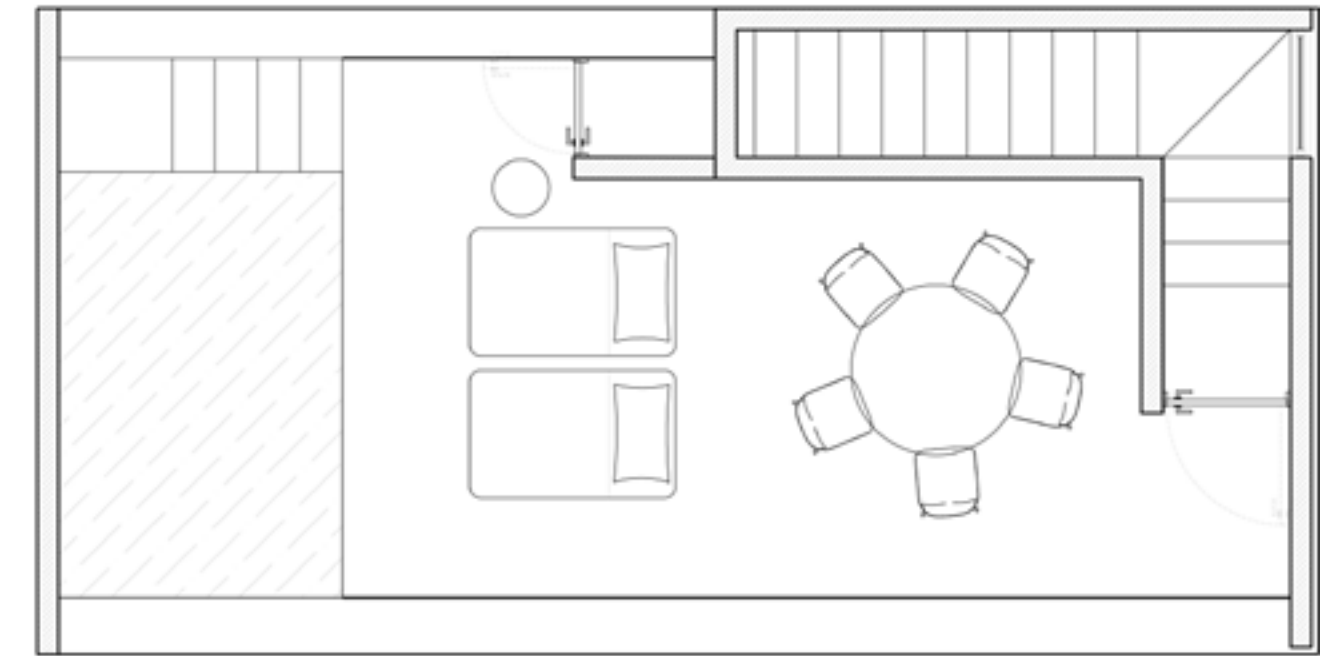

KAANA TULUM
Diseño Conceptual

LOOK AND FEEL

STYLING

FLOOR PLAN

FLOOR PLAN

1. LIVING ROOM
2. DINING
3. BEDROOM 1
4. BEDROOM 2
5. ROOF TOP

LIVING ROOM

\$3,840.76 USD
INCLUDES STYLING & ACCESORIES