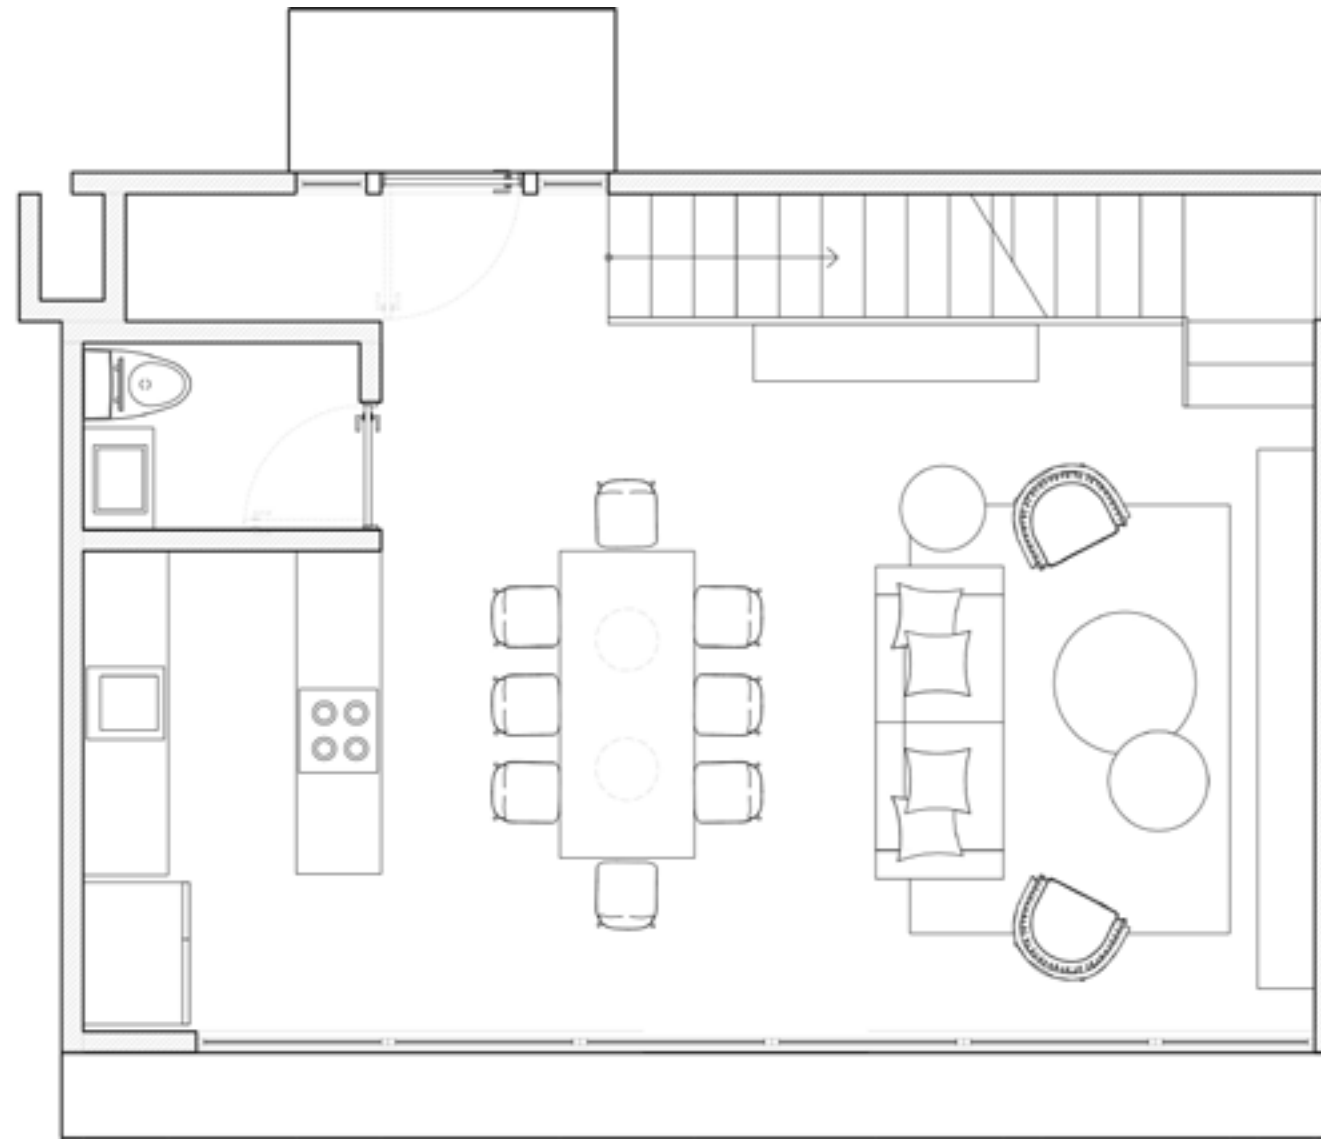

KAANA TULUM
Diseño Conceptual

LOOK AND FEEL

STYLING

FLOOR PLAN

FLOOR PLAN

1. LIVING ROOM
2. DINING
3. BEDROOM 1
4. BEDROOM 2
5. ROOF TOP

LIVING ROOM

\$3,840.76 USD
INCLUDES STYLING & ACCESORIES

Styling pieces for center and side tables
Parota wood shelves

Round side table in bleached parota wood

Oval shaped table with ebonized parota veneer and black metal structure

Upholstered beige sofa

Beige cushions with black detail