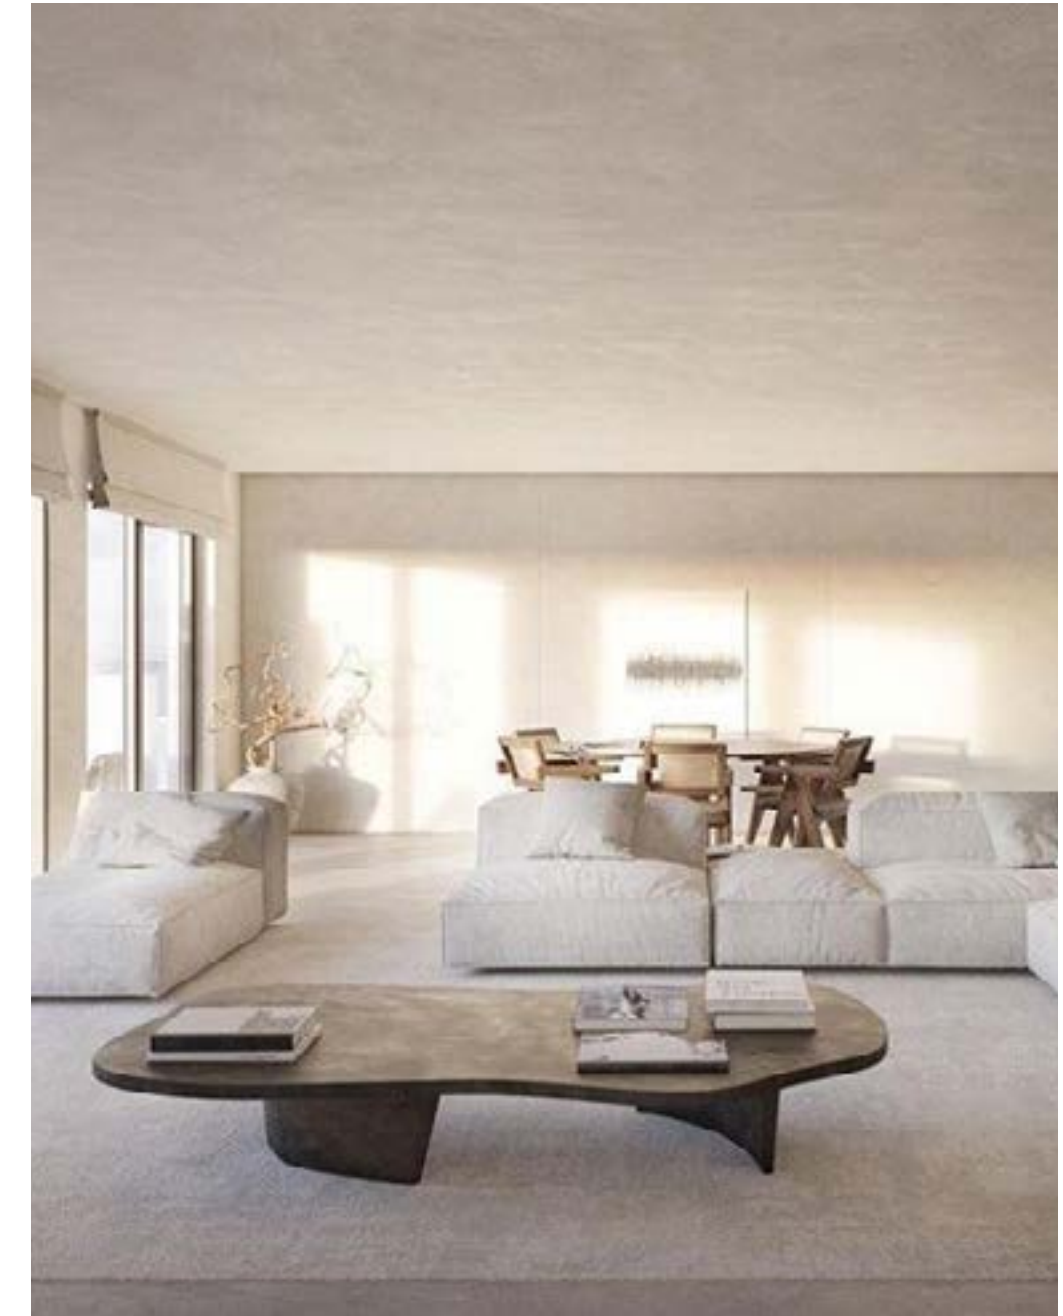

KAANA TULUM
Diseño Conceptual

LOOK AND FEEL

STYLING

FLOOR PLAN

- FLOOR PLAN
1. LIVING ROOM
 2. DINING
 3. BEDROOM 1
 4. BEDROOM 2
 5. TERRACE

LIVING ROOM

\$3,840.76 USD
INCLUDES STYLING & ACCESORIES

Styling pieces for center and side tables
Parota wood shelves

Round side table in bleached parota wood

Oval shaped table with ebonized parota veneer and black metal structure

Upholstered beige sofa

Beige cushions with black detail

Raw colored rug

"Acapulco" chair made in metal structure and natural fibers weave

DINING ROOM

\$5,471.32 USD
INCLUDES STYLING & ACCESORIES

Styling

Bleached parota wood stool

Beige fabric curtains with exposed rods

Bleached parota wood dining table

Chair upholstered in grey fabric with parota wood legs